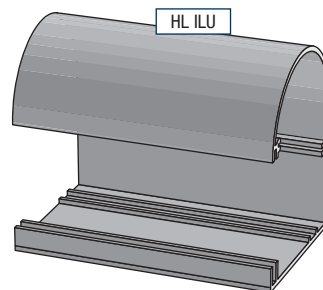

### ALUMINIUM TOP HATS (box of 10 pcs.)

CODE	SIZE
HL ILU AEC	Highlight alu endcap illuminator
HL 110 AEC	Highlight alu endcap 110
HL 170 AEC	Highlight alu endcap 170

\* Is available in mill finish, anodised and RAL 9016