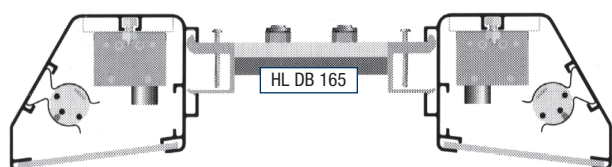

### ALUMINIUM TOP HATS (box of 10 pcs.)

CODE	SIZE
HL ILU AEC	Highlight alu endcap illuminator
HL 110 AEC	Highlight alu endcap 110
HL 170 AEC	Highlight alu endcap 170

\* Is available in mill finish, anodised and RAL 9016