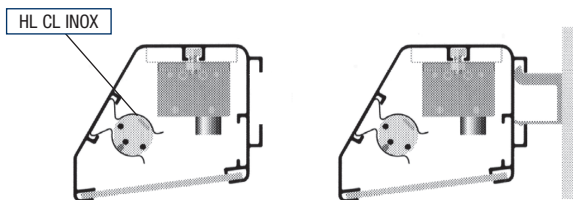

### ALUMINIUM TOP HATS (box of 10 pcs.)

CODE	SIZE
HL ILU AEC	Highlight alu endcap illuminator
HL 110 AEC	Highlight alu endcap 110
HL 170 AEC	Highlight alu endcap 170

\* Is available in mill finish, anodised and RAL 9016