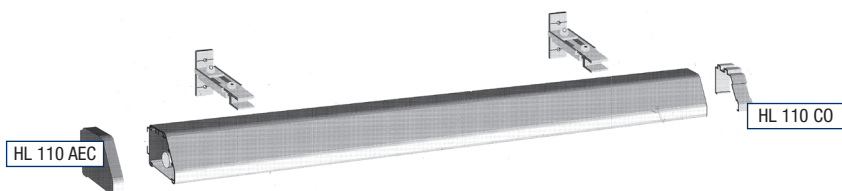

## OVERVIEW ILLUMINATOR

CODE	TYPE
HL ILU PR	Highlight Illuminator profile
HL 110 PR	Highlight 110 profile
HL 170 PR	Highlight 170 profile

### ALUMINIUM TOP HATS (box of 10 pcs.)

CODE	SIZE
HL ILU AEC	Highlight alu endcap illuminator
HL 110 AEC	Highlight alu endcap 110
HL 170 AEC	Highlight alu endcap 170

\* Is available in mill finish, anodised and RAL 9016