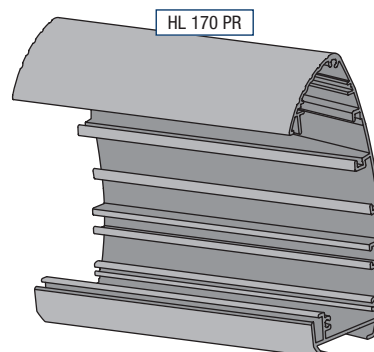

## OVERVIEW ILLUMINATOR

CODE	TYPE
HL ILU PR	Highlight Illuminator profile
HL 110 PR	Highlight 110 profile
HL 170 PR	Highlight 170 profile

### ALUMINIUM TOP HATS (box of 10 pcs.)

CODE	SIZE
HL ILU AEC	Highlight alu endcap illuminator
HL 110 AEC	Highlight alu endcap 110
HL 170 AEC	Highlight alu endcap 170

\* Is available in mill finish, anodised and RAL 9016

Profiles for brackets are also available in 5000 mm length.

*Underlines your message*

Profiles in mill finish, anodised and RAL.  
Plastic accessories in black and grey. White finish, as long as available.