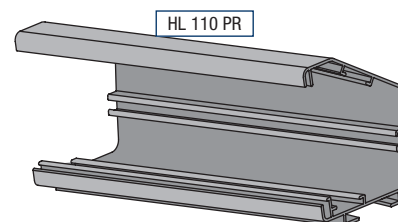

05:HIGHLIGHT

OVERVIEW ILLUMINATOR

CODE	TYPE
HL ILU PR	Highlight Illuminator profile
HL 110 PR	Highlight 110 profile
HL 170 PR	Highlight 170 profile

ALUMINIUM TOP HATS (box of 10 pcs.)

CODE	SIZE
HL ILU AEC	Highlight alu endcap illuminator
HL 110 AEC	Highlight alu endcap 110
HL 170 AEC	Highlight alu endcap 170

* Is available in mill finish, anodised and RAL 9016

BRACKETS AND ACCESSORIES

CODE	TYPE
HL CL INOX	Highlight tube clips
HL 110 CO	Highlight 110 connector
HL B 125	Highlight bracket 125 mm
HL B 200	Highlight bracket 200 mm
HL B 300	Highlight bracket 300 mm
HL B 400	Highlight bracket 400 mm
HL DB 165	Highlight double bracket 165 mm

Profiles for brackets are also available in 5000 mm length.

Underlines your message